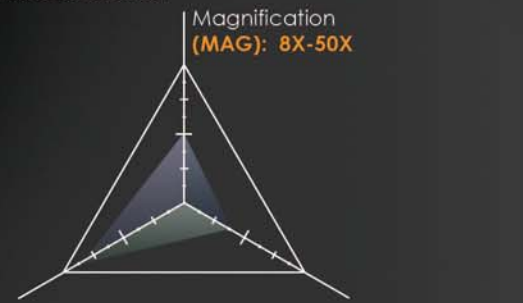

Specification at a glance

Use the graph to compare this unit with other microscope bodies.

Working Distance (WD): 115mm
Field Of View (FOV): 27.5mm-4.4mm

Above information is based on a NZ microscope body with 10X eyepieces.

NZ Binocular Optical Specifications

Objective Lens	Eyepieces						Working Distance
	10X		15X		20X		
	MAG	FOV (mm)	MAG	FOV (mm)	MAG	FOV (mm)	
0.5X	4x-25x	55-8.8	6x-37.5x	40-6.4	8x-50x	31.2-5.0	211mm
DEFAULT (1X)	8x-50x	27.5-4.4	12x-75x	20-3.2	16x-100x	15.6-2.5	115mm
2X	16x-100x	13.8-2.2	24x-150x	10-1.6	32x-200x	7.8-1.3	43.5mm

*Included in standard packages.

NZ Trinocular Video Specifications

Objective Lens	Video Coupler		Working Distance
	Magnifications	Field Of View (mm)	
0.5X	11.2x-69.9x	49.97-7.99	211mm
DEFAULT (1X)	22.4x-139.7x	24.98-3.99	115mm
2X	44.7x-279.4x	12-2	43.5mm

*Included in standard packages.

OPTICAL MAGNIFICATION FORMULA
Total Magnification = (Mag. of Eyepieces) X (Mag. of objective zoom range on body) X (Mag. of objective lens)

VIDEO MAGNIFICATION FORMULA
Total Magnification = (Mag. of CCD) X (Mag. of eyepieces) X (Mag. of objective zoom range on body) X (Mag. of objective lens) X (Diagonal display)